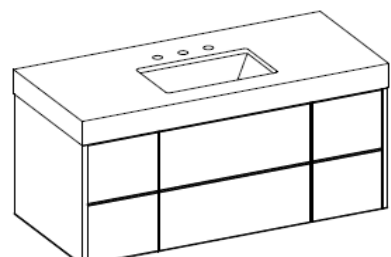

42" version

2 doors, 2 drawers on right

Includes one 24" door cabinet for plumbing and one drawer bank to the right  
Drawer bank to the right includes 2 drawers.

ITEM #	Without Top	A	B	C	D	CTB
410-0436	36W x 21.5D x 20H	3055	3955	3595		2145
410-0442	42W x 21.5D x 20H	3145	4065	3695		2350
410-0448	48W x 21.5D x 20H	3225	4175	3795		2550

48" version

2 doors, 4 drawers

Designed for a single sink configuration  
Includes one 24" door cabinet in center for plumbing and a drawer bank on each side

ITEM #	Without Top	A	B	C	D	CTB
410-0542	42W x 21.5D x 20H	4245	5495	4995		2350
410-0548	48W x 21.5D x 20H	4335	5605	5095		2550
410-0560	60W x 21.5D x 20H	4495	5825	5295		2955
410-0572	72W x 21.5D x 20H	4675	6045	5495		3365