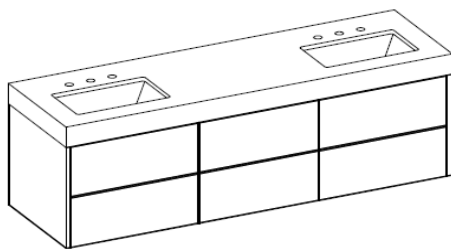

72" version