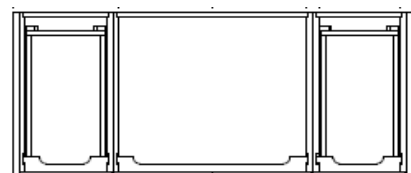

48" version

3 drawers, 2 doors, 3 drawers

Designed for a single sink

Includes 24" door cabinet and drawer banks on left and right

ITEM #	Without Top	A	B	C	D	CTB
420-0542	42W x 21.5D x 34H	4160	5385	4895		2225
420-0548	48W x 21.5D x 34H	4245	5495	4995		2395
420-0560	60W x 21.5D x 34H	4585	5935	5395		2785
420-0572	72W x 21.5D x 34H	4755	6155	5595		3175