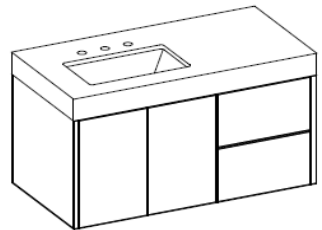

42" version