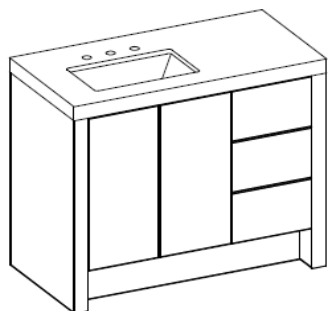

42" version