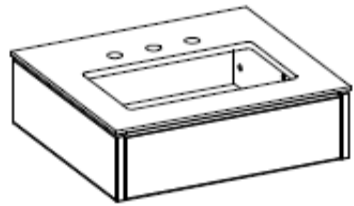

Features

Available in finishes listed here
Designed to be Wall Hung
Clear maple interior
C-top is .75" thick with "thinned edge"
and a 1/8" overhang
Sink is White Porcelain 18" x 11"
Specs available at NUVOVANITY.COM
Grain Direction is Horizontal on Front
Grain Direction is Vertical on Sides

Finishes

A1 Cinnamon	B12 Clear Caramelized Bamboo	C1 Palissandro	C24 Red Acrylic
A6 Black Forest	B14 Wenge	C2 Carbone	C25 Blue Acrylic
A7 Coffee Bean	B18 Rosewood	C3 Oregon Pine	C26 Ivory Acrylic
A10 Blanc	B19 Macassar Ebony	C4 Noce Daniella	
	B20 Black Forest on Bamboo	C5 Makassaro	
	B30 Clear Rift Oak	C21 White Acrylic	
	B21 Café on Rift Oak	C22 Black Acrylic	
	B22 Desert Flax on Rift Oak	C23 Grey Acrylic	

Recommended Accessories

CTB	Countertop/Sink	"thinned" 3/4" Caesarstone Blizzard with Sink - add 0,1,3 for faucet holes	See Price Below
DWRLT1	Motion Active Drawer Light	Comes separately	$80
DDL12	Drawer Divider Lower <12"	Standard placement is right side on top drawer	$100
TTO	Touch-To-Open Drawer	Drawer is touch to open and touch to close	$50 ea

24" version