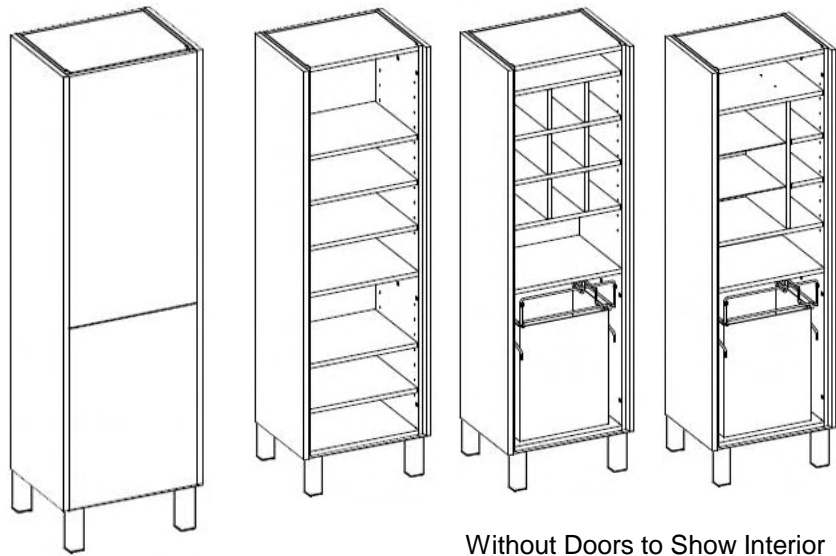

2 doors, 3 drawers, 2 doors

Closed

420-0920

Without Doors to Show Interior

420-0921

420-0922

Revo Linen Towers

3 adjustable shelves in upper section, 2 adjustable shelves in lower section

ITEM #	Dimensions	A	B	C	D
420-0920L	21W x 16D x 75H	2975	3845	3495	
420-0920R	21W x 16D x 75H	2975	3845	3495	

9 towel cubbies in upper section, linen hamper in lower section

420-0921L	21W x 16D x 75H	3595	4665	4240	
420-0921R	21W x 16D x 75H	3595	4665	4240	

Interior automatic light, 2 adj glass shelves, 3 towel cubbies, linen hamper in lower section

420-0922L	21W x 16D x 75H	4395	5685	5170	
420-0922R	21W x 16D x 75H	4395	5685	5170	

Liftup Medicine Cabinets

Surface Mount is standard - Semi Recess on Request
Soft-closing liftup mechanism made in Germany

2 Adjustable wood shelves
Automatic internal LED light