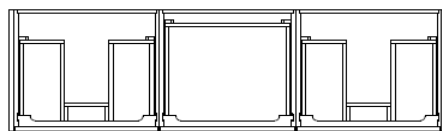

Designed for a double sink configuration
Includes two 24" drawer cabinets on outside for plumbing and drawer bank in the middle

ITEM #	Without Top	A	B	C	D	CTB
410-0860	60W x 21.5D x 20H	5095	6595	5995		3225
410-0872	72W x 21.5D x 20H	5185	6695	6095		3635