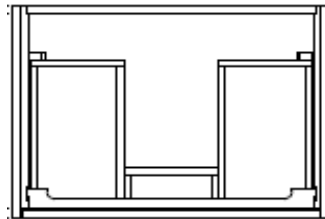

Split drawer for vessel

1 long drawer split for plumbing

Includes steel brackets - Require solid blocking in wall behind cabinet

ITEM #	Without Top	A	B	C	D	CTB
440-0124V	24W x 21.5D x 7H	1485	1920	1745		Call
440-0130V	30W x 21.5D x 7H	1525	1975	1795		Call
440-0136V	36W x 21.5D x 7H	1575	2030	1845		Call
440-0142V	42W x 21.5D x 7H	1625	2085	1895		Call