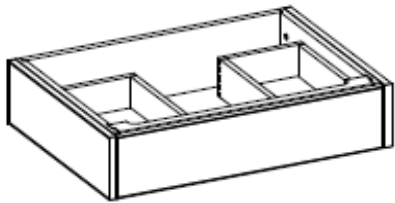

30" version