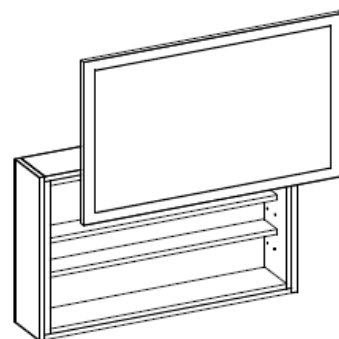

Liftup Medicine Cabinets

Surface Mount is standard - Semi Recess on Request

2 Adjustable wood shelves

Soft-closing liftup mechanism made in Germany

Automatic internal LED light

ITEM #		A	B	C	D
400-2524	24W x 7.75D x 24H	2125	2745	2495	
400-2530	30W x 7.75D x 24H	2195	2855	2595	
400-2536	36W x 7.75D x 24H	2295	2965	2695	
400-2548	48W x 7.75D x 24H	2375	3075	2795	

Mirrors

1.5" Frame with 1/4" Mirror inserted from front

RGB Back-Light Option w Remote - 1450.00