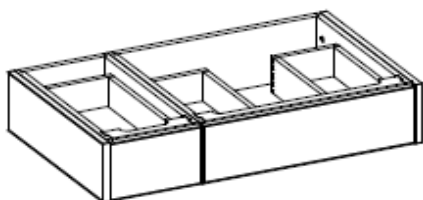

48" version

Fixed panel, drawer

Includes one 24" false panel for plumbing and one drawer to the right

Includes steel brackets - Require solid blocking in wall behind cabinet

ITEM #	Without Top	A	B	C	D	CTB
440-0436	36W x 21.5D x 7H	1695	2195	1995		1585
440-0448	48W x 21.5D x 7H	1780	2295	2095		1910