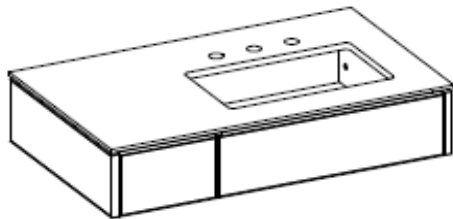

30" version

Split drawer for vessel

1 long drawer split for plumbing

Includes steel brackets - Require solid blocking in wall behind cabinet

ITEM #	Without Top	A	B	C	D	CTB
440-0124V	24W x 21.5D x 7H	1485	1920	1745		Call
440-0130V	30W x 21.5D x 7H	1525	1975	1795		Call
440-0136V	36W x 21.5D x 7H	1575	2030	1845		Call
440-0142V	42W x 21.5D x 7H	1625	2085	1895		Call