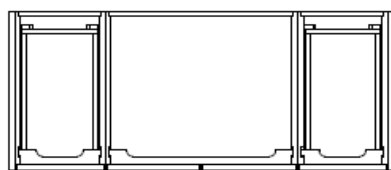

48" version

2 doors, 4 drawers

Designed for a single sink configuration  
Includes one 24" door cabinet in center for plumbing and a drawer bank on each side

ITEM #	Without Top	A	B	C	D	CTB
410-0542	42W x 21.5D x 20H	4245	5495	4995		2350
410-0548	48W x 21.5D x 20H	4335	5605	5095		2550
410-0560	60W x 21.5D x 20H	4495	5825	5295		2955
410-0572	72W x 21.5D x 20H	4675	6045	5495		3365