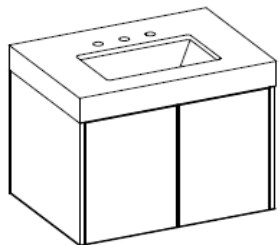

### Recommended Accessories

CTB	Countertop/Sink	4" Caesarstone Blizzard with Undermount Sink - add 0,1,3 for faucet holes	See Price Below
PTRAY	Pull Out Tray	Located behind doors under sink	\$350
PWR110	Power Outlet	Will be located on inner right side	\$195
HDCI	Hairdryer/Curling Iron Kit	Will be located behind door on right side	\$195
DWRLT1	Motion Active Drawer Light	Comes separately	\$80
DDU12	Drawer Divider Upper <12"	Standard placement is right side on top drawer	\$100
DDL12	Drawer Divider Lower <12"	Standard placement is right side on top drawer	\$100
STAN10	1" x 1" x 10" Chrome Leg	Must Assemble on site	\$76 ea
TTO	Touch-To-Open Drawer	Drawer is touch to open and touch to close	\$50 ea

24" version

Split drawers top and bottom

Top Drawer is shallow for vessel/semi recessed sink installation  
Top and bottom drawers are split for plumbing

ITEM #	Without Top	A	B	C	D	CTB
410-0124	24W x 21.5D x 20H	1950	2525	2295		1745
410-0130	30W x 21.5D x 20H	2035	2635	2395		1945
410-0136	36W x 21.5D x 20H	2125	2745	2495		2145
410-0142	42W x 21.5D x 20H	2195	2855	2595		2350