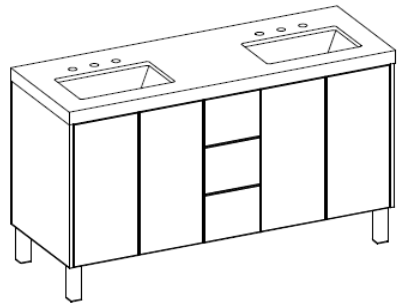

Finishes

A1 Cinnamon	B12 Clear Caramelized Bamboo	C1 Palissandro	C24 Red Acrylic
A6 Black Forest	B14 Wenge	C2 Carbone	C25 Blue Acrylic
A7 Coffee Bean	B18 Rosewood	C3 Oregon Pine	C26 Ivory Acrylic
A10 Blanc	B19 Macassar Ebony	C4 Noce Daniella	
	B20 Black Forest on Bamboo	C5 Makassaro	
	B30 Clear Rift Oak	C21 White Acrylic	
	B21 Café on Rift Oak	C22 Black Acrylic	
	B22 Desert Flax on Rift Oak	C23 Grey Acrylic	

Recommended Accessories

Item #	Description	Notes	Price	Unit
CTB	Countertop/Sink	2.5" Caesarstone Blizzard with Undermount Sink - add 0,1,3 for faucet holes	See Price Below	
PTRAY	Pull Out Tray	Located behind doors under sink	$350	
PWR110	Power Outlet	Will be located on inner right side	$195	
HDCI	Hairdryer/Curling Iron Kit	Will be located behind door on right side	$195	
DWRLT1	Motion Active Drawer Light	Comes separately	$80	
DDU12	Drawer Divider Upper <12"	Standard placement is right side on top drawer	$100	
DDL12	Drawer Divider Lower <12"	Standard placement is right side on top drawer	$100	
INTLT23DR	23" LED Light Under Sink	Standard placement is left side, centered front to back with door activated switch	$375	ea
TTO	Touch-To-Open Drawer	Drawer is touch to open and touch to close	$50	ea

60" version