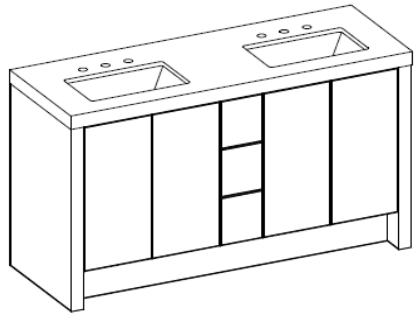

Features

- Available in finishes listed here
- Designed to be freestanding
- Clear maple interior
- C-top is 2.5" thick with a 1/8" overhang
- Sink is White Porcelain 18" x 11"
- 2 3/8" solid end panles with 7" toe kick
- Specs available at NUVOVANITY.COM
- Grain Direction is Vertical on Front
- Grain Direction is Vertical on Sides

Finishes

A1 Cinnamon	B12 Clear Caramelized Bamboo	C1 Palissandro
A6 Black Forest	B14 Wenge	C2 Carbone
A7 Coffee Bean	B18 Rosewood	C3 Oregon Pine
A10 Blanc	B19 Macassar Ebony	C4 Noce Daniella
	B20 Black Forest on Bamboo	C5 Makassar
	B30 Clear Rift Oak	
	B21 Café on Rift Oak	
	B22 Desert Flax on Rift Oak	

Recommended Accessories

Item #	Description	Notes	Price	Unit
CTB	Countertop/Sink	2.5" Caesarstone Blizzard with Undermount Sink - add 0,1,3 for faucet holes	See Price Below	
PTRAY	Pull Out Tray	Located behind doors under sink	$350	
PWR110	Power Outlet	Will be located on inner right side	$195	
HDCI	Hairdryer/Curling Iron Kit	Will be located behind door on right side	$195	
DWRLT1	Motion Active Drawer Light	Comes separately	$80	
DDU12	Drawer Divider Upper <12"	Standard placement is right side on top drawer	$100	
DDL12	Drawer Divider Lower <12"	Standard placement is right side on top drawer	$100	
INTLT23DR	23" LED Light Under Sink	Standard placement is left side, centered front to back with door activated switch	$375	ea
TTO	Touch-To-Open Drawer	Drawer is touch to open and touch to close	$50	ea

60" version