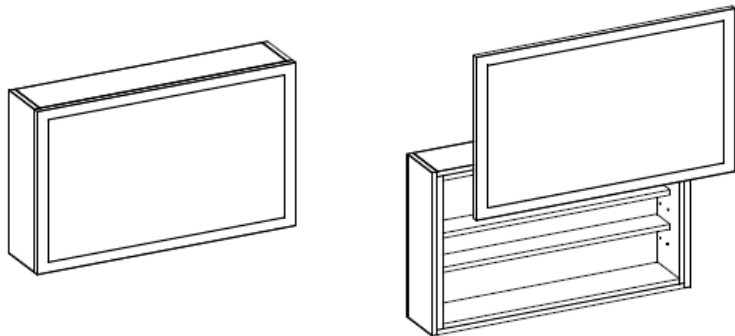

ITEM #	Dimensions	A	B	C	D
400-2524	24W x 7.75D x 24H	2125	2745	2495	
400-2530	30W x 7.75D x 24H	2195	2855	2595	
400-2536	36W x 7.75D x 24H	2295	2965	2695	
400-2548	48W x 7.75D x 24H	2375	3075	2795	

Mirrors

1.5" Frame with 1/4" Mirror inserted from front
RGB Back-Light Option w Remote - 1450.00