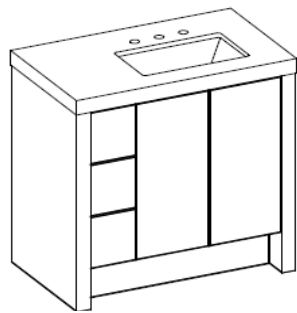

36" version