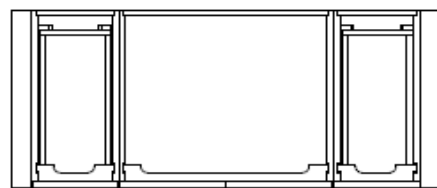

48" version

3 drawers, 2 doors, 3 drawers

Designed for a single sink  
 Includes 24" door cabinet and drawer banks on left and right

ITEM #	Without Top	A	B	C	D	CTB
430-0542	42W x 21.5D x 34H	5695	6950	5695		2225
430-0548	48W x 21.5D x 34H	5795	7070	5795		2395
430-0560	60W x 21.5D x 34H	5995	7315	5995		2785
430-0572	72W x 21.5D x 34H	6295	7680	6295		3175