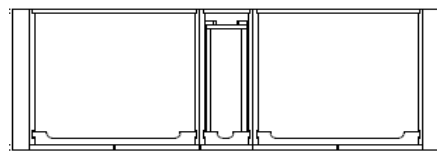

Designed for a double sink configuration
Includes (2) 2-door cabinets with Drawer bank in the middle

ITEM #	Without Top	A	B	C	D	CTB
430-0860	60W x 21.5D x 34H	5395	6585	5395		3050
430-0872	72W x 21.5D x 34H	5595	6825	5595		3450