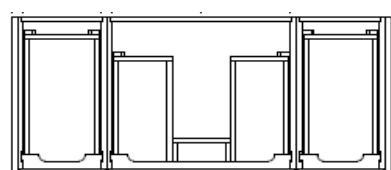

2 split drawers, 4 drawers

Designed for a single sink configuration
Includes one 24" drawer cabinet in center for plumbing and a drawer bank on each side

ITEM #	Without Top	A	B	C	D	CTB
410-0642	42W x 21.5D x 20H	5095	6595	5995		2350
410-0648	48W x 21.5D x 20H	5185	6705	6095		2550
410-0660	60W x 21.5D x 20H	5355	6925	6295		2955
410-0672	72W x 21.5D x 20H	5525	7145	6495		3365