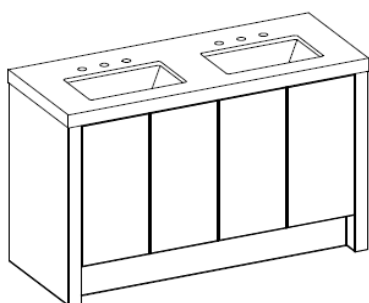

48" version

3 drawers, 2 doors, 3 drawers

Designed for a single sink  
 Includes 24" door cabinet and drawer banks on left and right

ITEM #	Without Top	A	B	C	D	CTB
430-0542	42W x 21.5D x 34H	5695	6950	5695		2225
430-0548	48W x 21.5D x 34H	5795	7070	5795		2395
430-0560	60W x 21.5D x 34H	5995	7315	5995		2785
430-0572	72W x 21.5D x 34H	6295	7680	6295		3175