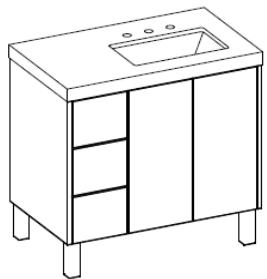

36" version