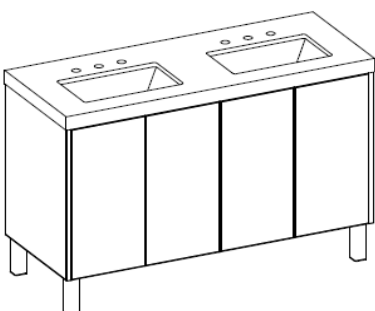

48" version

3 drawers, 2 doors, 3 drawers

Designed for a single sink

Includes 24" door cabinet and drawer banks on left and right

ITEM #	Without Top	A	B	C	D	CTB
420-0542	42W x 21.5D x 34H	4160	5385	4895		2225
420-0548	48W x 21.5D x 34H	4245	5495	4995		2395
420-0560	60W x 21.5D x 34H	4585	5935	5395		2785
420-0572	72W x 21.5D x 34H	4755	6155	5595		3175