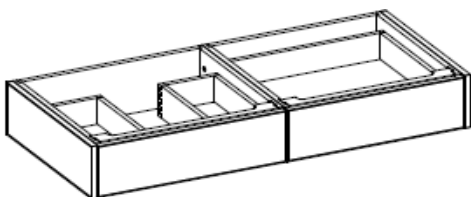

36" version

Drawer, split drawer for vessel

Includes one 24" drawer split for plumbing and one drawer to the left

Includes steel brackets - Require solid blocking in wall behind cabinet

ITEM #	Without Top	A	B	C	D	CTB
440-0336V	36W x 21.5D x 7H	2035	2635	2395		Call
440-0348V	48W x 21.5D x 7H	2125	2745	2495		Call