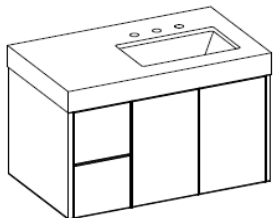

36" version