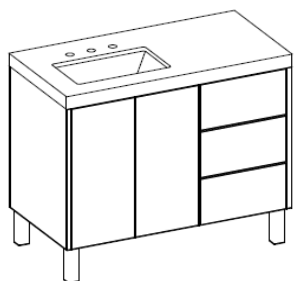

42" version