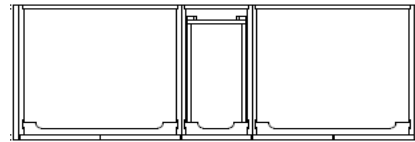

Designed for a double sink configuration
Includes (2) 2-door cabinets with Drawer bank in the middle

ITEM #	Without Top	A	B	C	D	CTB
420-0860	60W x 21.5D x 34H	3995	5165	4695		3050
420-0872	72W x 21.5D x 34H	4165	5385	4895		3450