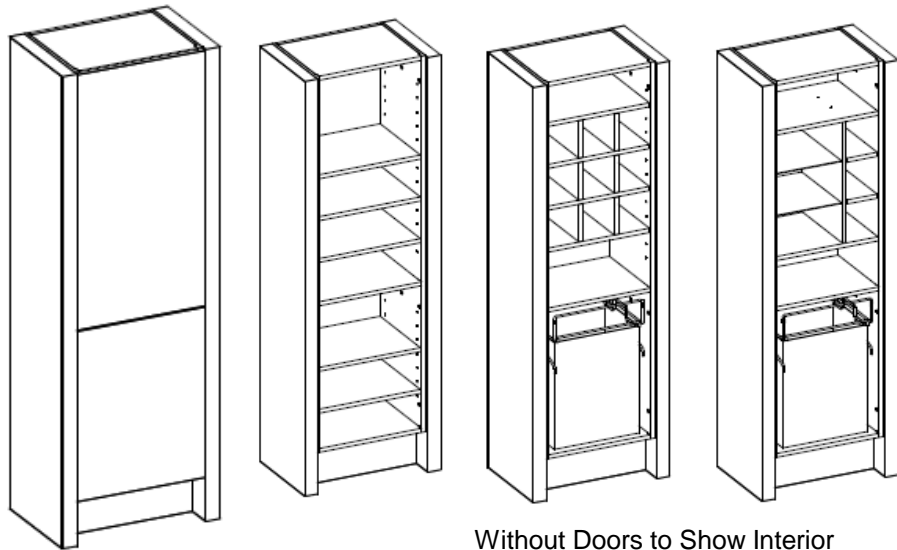

2 doors, 3 drawers, 2 doors

Closed

430-0920

430-0921

430-0922

Linen Towers

3 adjustable shelves in upper section, 2 adjustable shelves in lower section

ITEM #	Dimensions	A	B	C	D
430-0920L	24.25W x 16D x 75H	3495	4265	3495	
430-0920R	24.25W x 16D x 75H	3495	4265	3495	

9 towel cubbies in upper section, linen hamper in lower section

ITEM #	Dimensions	A	B	C	D
430-0921L	24.25W x 16D x 75H	4240	5175	4240	
430-0921R	24.25W x 16D x 75H	4240	5175	4240	

Interior automatic light, 2 adj glass shelves, 3 towel cubbies, linen hamper in lower section

ITEM #	Dimensions	A	B	C	D
430-0922L	24.25W x 16D x 75H	5170	6305	5170	
430-0922R	24.25W x 16D x 75H	5170	6305	5170	

Liftup Medicine Cabinets

Surface Mount is standard - Semi Recess on Request
Soft-closing liftup mechanism made in Germany

2 Adjustable wood shelves
Automatic internal LED light