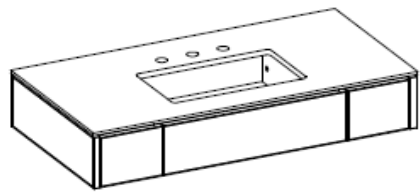

### Liftup Medicine Cabinets

Surface Mount is standard - Semi Recess on Request

Soft-closing liftup mechanism made in Germany

2 Adjustable wood shelves

Automatic internal LED light

ITEM #		A	B	C	D
400-2524	24W x 7.75D x 24H	2125	2745	2495	
400-2530	30W x 7.75D x 24H	2195	2855	2595	
400-2536	36W x 7.75D x 24H	2295	2965	2695	
400-2548	48W x 7.75D x 24H	2375	3075	2795	