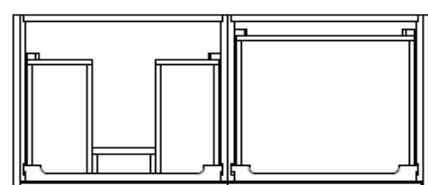

Split drawer for vessel, drawer

Includes one 24" drawer split for plumbing and one drawer to the right

Includes steel brackets - Require solid blocking in wall behind cabinet

ITEM #	Without Top	A	B	C	D	CTB
440-0436V	36W x 21.5D x 7H	2035	2635	2395		Call
440-0448V	48W x 21.5D x 7H	2125	2745	2495		Call