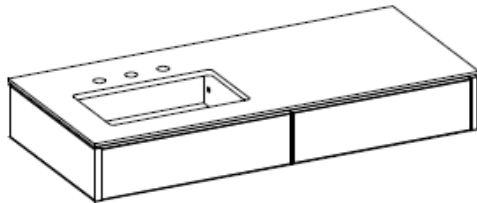

36" version

Drawer, fixed panel

Includes one 24" false panel for plumbing and one drawer to the left

Includes steel brackets - Require solid blocking in wall behind cabinet

ITEM #	Without Top	A	B	C	D	CTB
440-0336	36W x 21.5D x 7H	1695	2195	1995		1585
440-0348	48W x 21.5D x 7H	1780	2295	2095		1910