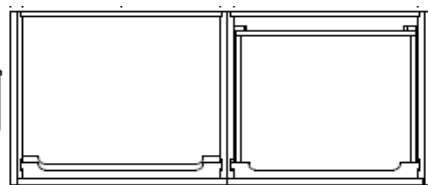

Fixed panel, drawer

Includes one 24" false panel for plumbing and one drawer to the right

Includes steel brackets - Require solid blocking in wall behind cabinet

ITEM #	Without Top	A	B	C	D	CTB
440-0436	36W x 21.5D x 7H	1695	2195	1995		1585
440-0448	48W x 21.5D x 7H	1780	2295	2095		1910