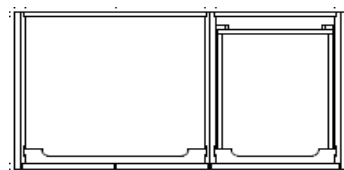

2 doors, 2 drawers on right

Includes one 24" door cabinet for plumbing and one drawer bank to the right
Drawer bank to the right includes 2 drawers.

ITEM #	Without Top	A	B	C	D	CTB
410-0436	36W x 21.5D x 20H	3055	3955	3595		2145
410-0442	42W x 21.5D x 20H	3145	4065	3695		2350
410-0448	48W x 21.5D x 20H	3225	4175	3795		2550