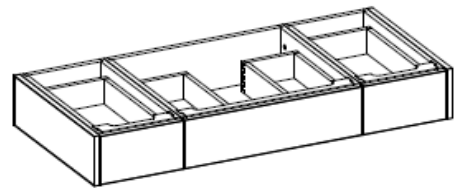

48" version