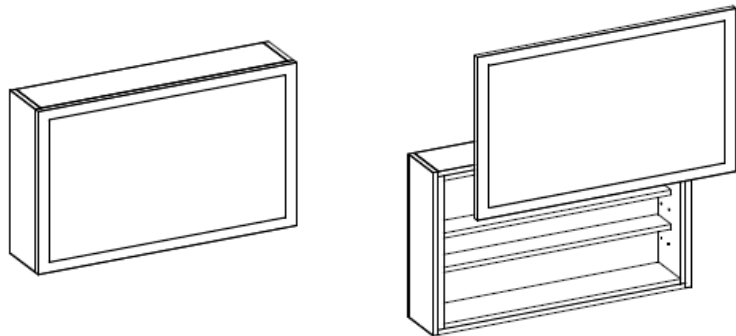

ITEM #	Dimensions	A	B	C	D
400-2524	24W x 7.75D x 24H	2125	2745	2495	
400-2530	30W x 7.75D x 24H	2195	2855	2595	
400-2536	36W x 7.75D x 24H	2295	2965	2695	
400-2548	48W x 7.75D x 24H	2375	3075	2795	

Mirrors

1.5" Frame with 1/4" Mirror inserted from front
RGB Back-Light Option w Remote - 1450.00