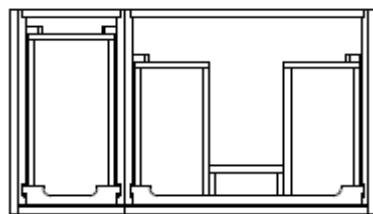

Drawer, split drawer for vessel

Includes one 24" drawer split for plumbing and one drawer to the left

Includes steel brackets - Require solid blocking in wall behind cabinet

ITEM #	Without Top	A	B	C	D	CTB
440-0336V	36W x 21.5D x 7H	2035	2635	2395		Call
440-0348V	48W x 21.5D x 7H	2125	2745	2495		Call