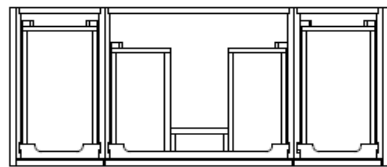

Drawer, split drawer for vessel, drawer