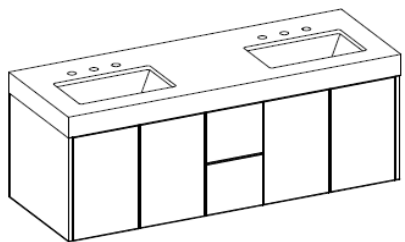

410 tempo

a new way of living

Features

Available in finishes listed here
Designed to be wall hung
Clear maple interior
C-top is 4" thick with a 1/8" overhang
Sink is White Porcelain 18" x 11"
Specs available at NUVOVANITY.COM
Grain Direction is Horizontal on Front
Grain Direction is Vertical on Sides

Finishes

A1 Cinnamon	B12 Clear Caramelized Bamboo	C1 Palissandro	C24 Red Acrylic
A6 Black Forest	B14 Wenge	C2 Carbone	C25 Blue Acrylic
A7 Coffee Bean	B18 Rosewood	C3 Oregon Pine	C26 Ivory Acrylic
A10 Blanc	B19 Macassar Ebony	C4 Noce Daniella	
	B20 Black Forest on Bamboo	C5 Makassar	
	B30 Clear Rift Oak	C21 White Acrylic	
	B21 Café on Rift Oak	C22 Black Acrylic	
	B22 Desert Flax on Rift Oak	C23 Grey Acrylic	

Recommended Accessories

CTB	Countertop/Sink	4" Caesarstone Blizzard with Undermount Sink - add 0,1,3 for faucet holes	See Price Below
PTRAY	Pull Out Tray	Located behind doors under sink	$350
PWR110	Power Outlet	Will be located on inner right side	$195
HDCI	Hairdryer/Curling Iron Kit	Will be located behind door on right side	$195
DWRLT1	Motion Active Drawer Light	Comes separately	$80
DDU12	Drawer Divider Upper <12"	Standard placement is right side on top drawer	$100
DDL12	Drawer Divider Lower <12"	Standard placement is right side on top drawer	$100
STAN10	1" x 1" x 10" Chrome Leg	Must Assemble on site	$76 ea
TTO	Touch-To-Open Drawer	Drawer is touch to open and touch to close	$50 ea

60" version